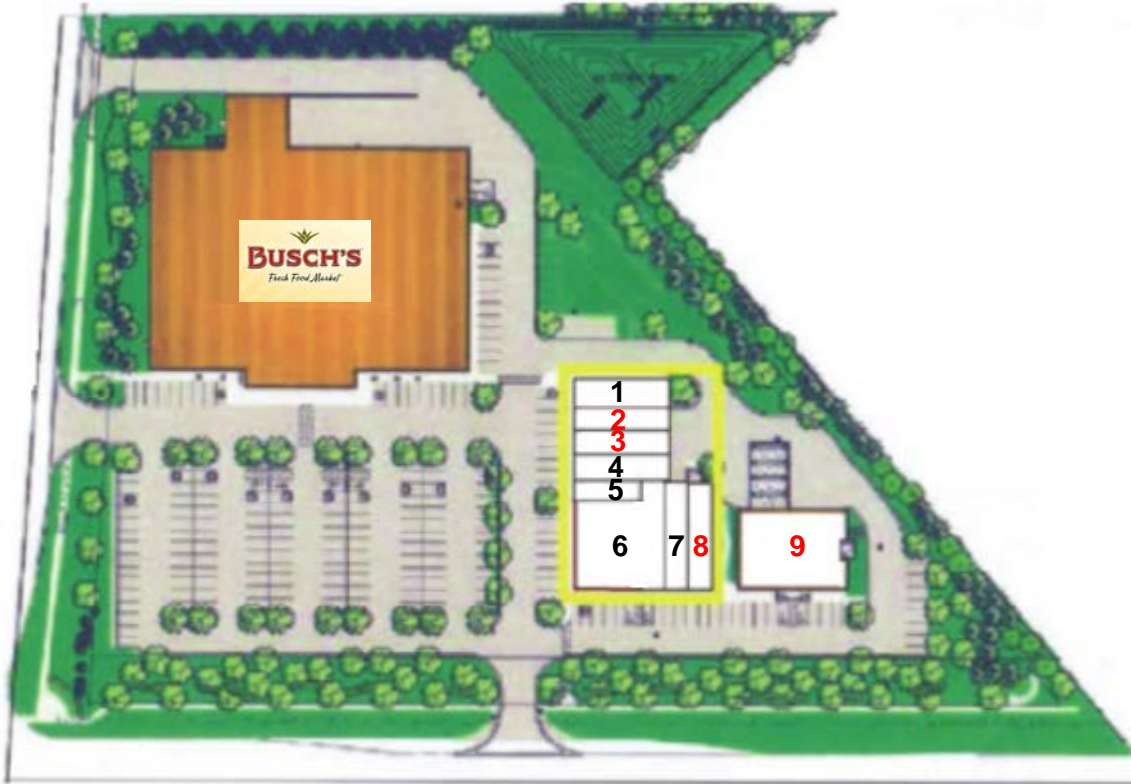

DEXTER SHOPPES

SE CORNER OF DEXTER ANN ARBOR RD AND RYAN DR • DEXTER, MICHIGAN

A.F. JONNA
DEVELOPMENT & MANAGEMENT CO

4036 TELEGRAPH ROAD, SUITE 201, BLOOMFIELD HILLS, MI 48302

WWW.AFJONNA.COM

Phone: (248) 593-6200

DEXTER SHOPPES

SE CORNER OF DEXTER ANN ARBOR RD AND RYAN DR • DEXTER, MICHIGAN

Dexter Ann Arbor Road

TENANTS

- 1 Sushi Time
- 2 Available 1,438 SF
- 3 Available 1,431 SF
- 4 Club Canine
- 5 Great Clips
- 6 Anytime Fitness
- 7 Nail Salon
- 8 Available 1,664 SF
- 9 Proposed Addition